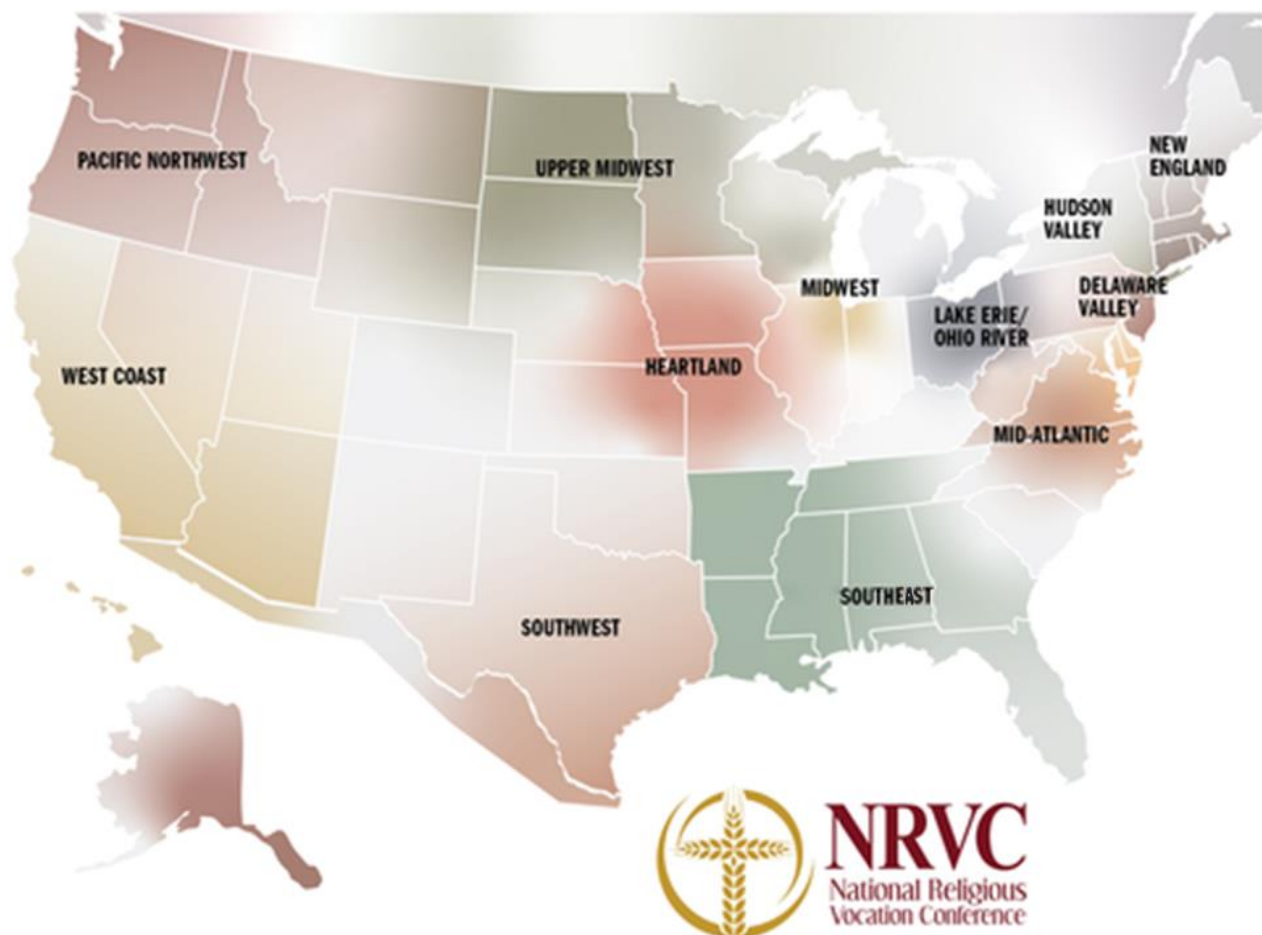

NRVC Member Area Map

There are 13 Member Areas designated for local gatherings, networking, and professional development. As some NRVC members reside and minister in different geographic areas, all NRVC members self-select a primary Member Area and a secondary Member Area upon registration/renewal. As a benefit of NRVC membership, members may attend gatherings and programs in any of the Member Areas. Potential members may attend select events for a higher price.

For more information about Member Area events, Minutes, and Coordinators, log into the NRVC website under Membership>Member Area Meetings & Minutes>[Member Area News](#). This information is for Members-Only.